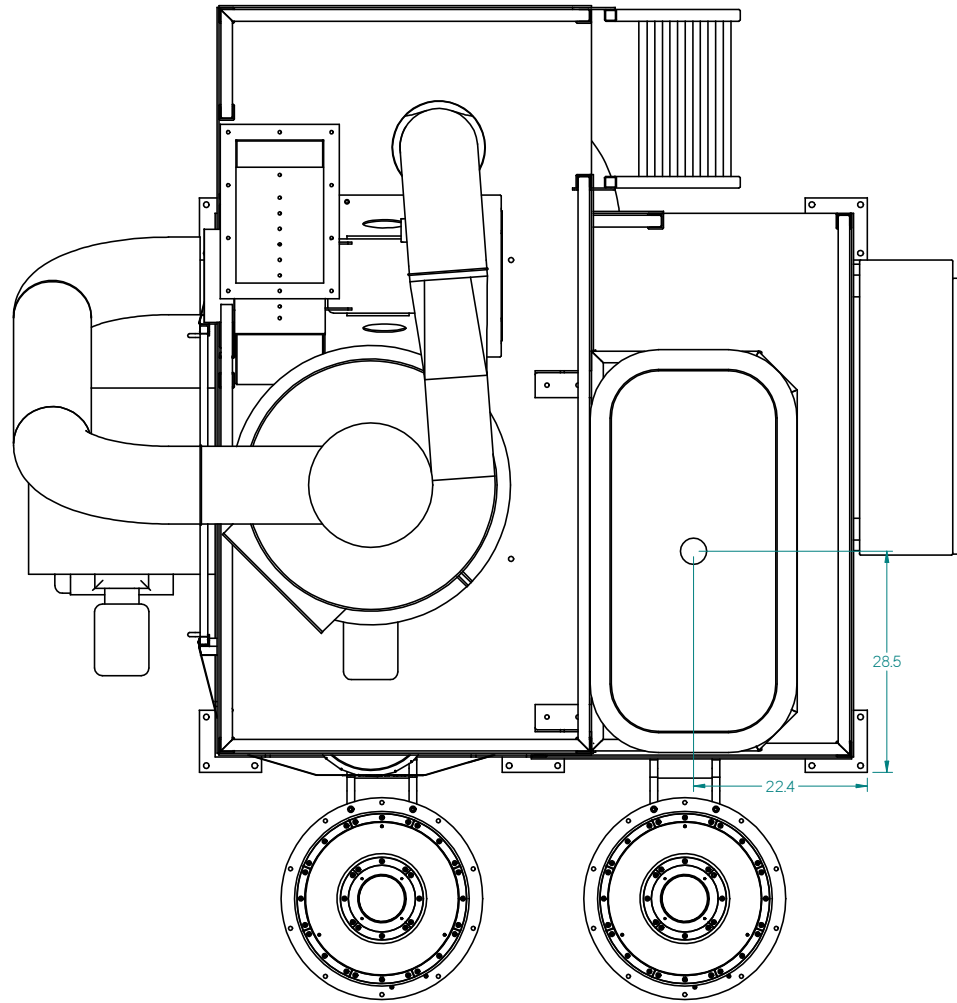

REVISION HISTORY			
REV	DESCRIPTION	DATE	APPROVED

DRAWN	ME	DATE	10/1/2008	 Powder King TITLE: PKA-220 Super Mega
CHECKED				
ENG APPR				
MGR APPR				
UNLESS OTHERWISE SPECIFIED DIMENSIONS ARE IN MILLIMETERS ANGLES +0.5° 2 PL ±0.01 3 PL ±0.005			SIZE	DWG NO
			D	
			MATERIAL:	REV
			SCALE:	WEIGHT:
				SHEET 1 OF 2

REVISION HISTORY			
REV	DESCRIPTION	DATE	APPROVED

DRAWN	ME	DATE	10/1/2008	Powder King  PKA-220 Super Mega
CHECKED				
ENG APPR				
MGR APPR				
UNLESS OTHERWISE SPECIFIED DIMENSIONS ARE IN MILLIMETERS ANGLES ±0.5° 2 PL ±0.01 3 PL ±0.005				SIZE DWG NO D
MATERIAL:				SCALE:
WEIGHT:				SHEET 2 OF 2